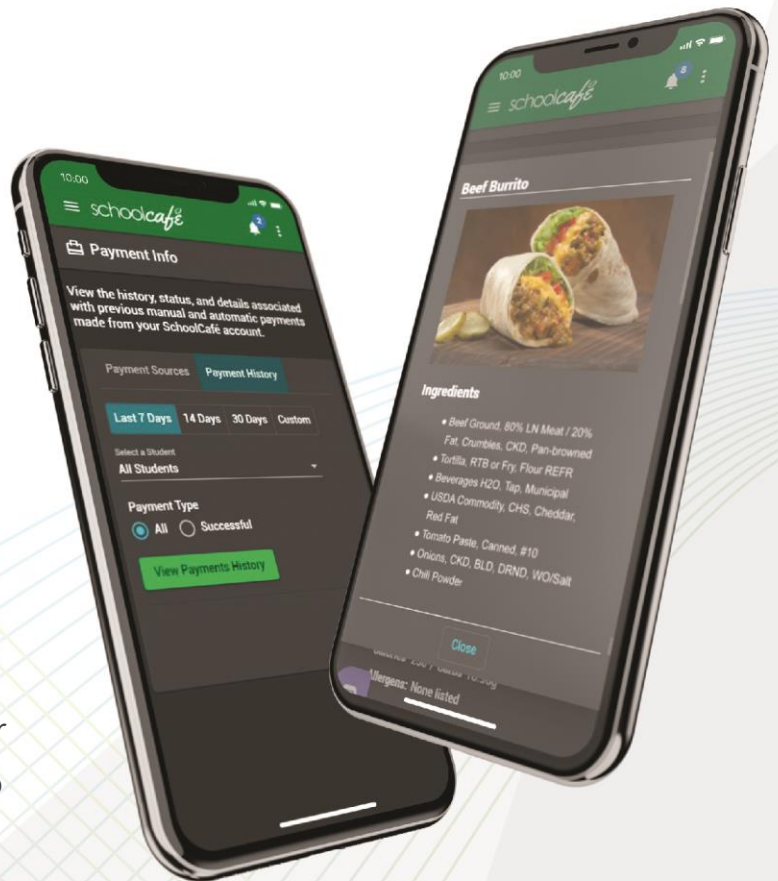

# One app for your entire cafeteria.

## Students & Staff DON'T HAVE YOUR ID CARD?

No problem! The Schoolcafe app can be used in place of your ID card. Use the in-app ID card to make meal purchases quick and convenient. Setup is easy and the app links directly with your account.

## MANAGE BALANCES

Check account balances, view purchase history, and receive low balance alerts.

Get it now

# Una aplicación para su cafetería entera.