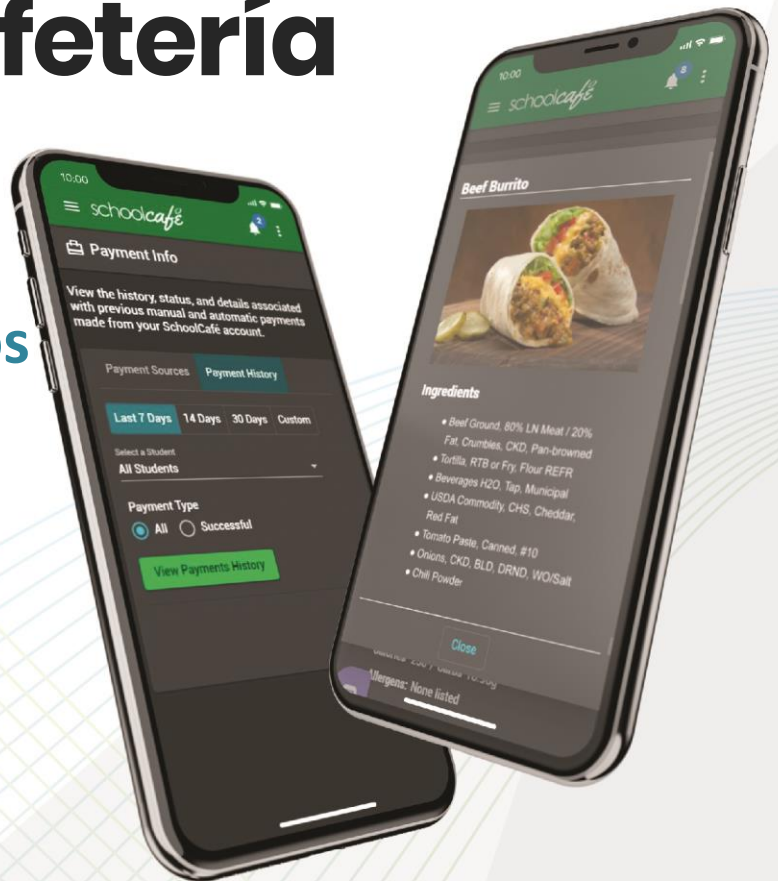

Una aplicación para su cafetería entera.

Estudiantes & Empleados

¿NO TIENES SU TARJETA DE IDENTIFICACIÓN?

¡No hay problema! La aplicación Schoolcafe se puede utilizar en lugar de su tarjeta de identificación. Utilice la tarjeta de identificación integrada en la aplicación para realizar compras de comida de manera rápida y conveniente. La configuración es fácil y la aplicación se vincula directamente con su cuenta.

ADMINISTRAR SALDOS

Puedes verificar los saldos de las cuentas, agregar fondos a su cuenta, ver el historial de compras y recibir alertas de saldo bajo.